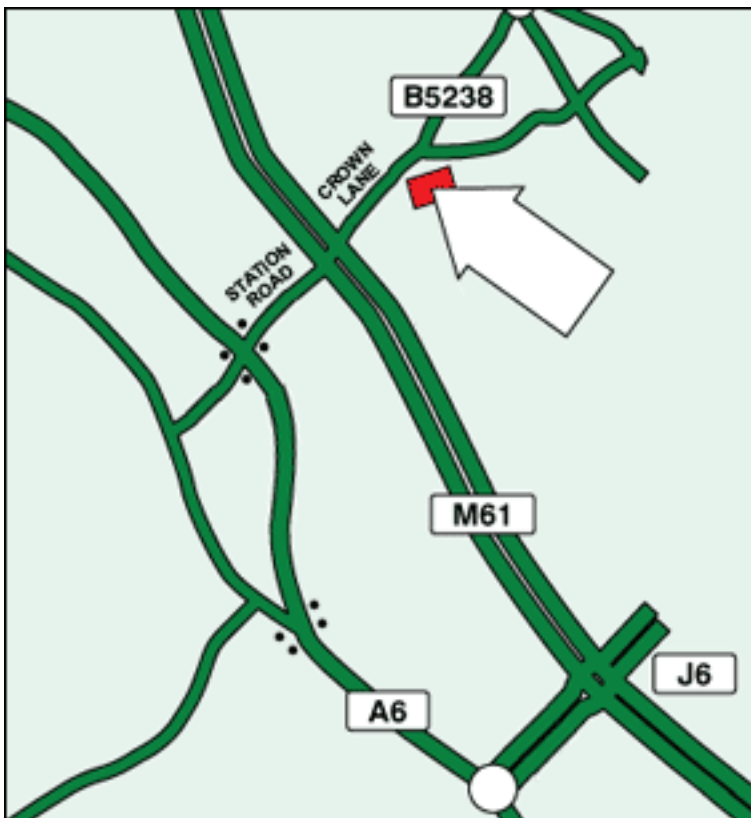

Contact Details & Maps : Head Office - Bolton

Rigby Taylor Limited
Rigby Taylor House
Crown Lane
Horwich
Bolton
BL6 5HP

Telephone : 0800 424919 (Freefone)
01204 677777

Fax : 01204 677715

DIRECTIONS FROM J6 ON M61

Exit Junction 6 on M61.

Follow sign reading "Wigan / Chorley / Blackrod".

At roundabout take A6 towards Chorley.

At second set of traffic lights on A6 (approximately 1.8 miles from motorway exit) turn right onto B5238 (Station Road/Crown Lane).

Travel 0.5 miles on B5238 to Rigby Taylor Limited on the right hand side.