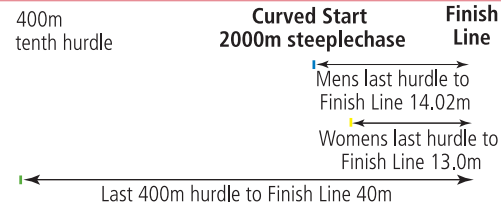

ATHLETICS 400m TRACK

176.91m

Third take-over
Each take-over mark is 300m in advance of each relevant 400m start mark and 100m from Finish Line

Except for the first and last hurdles the distance between each hurdle is
 8.50m between womens 100m hurdles
 9.14m between mens 110m hurdles
 35m between 400m hurdles
 Steeplechase hurdles are positioned approximately equal distances apart

ATHLETICS 400m TRACK (detail)

Except for the first and last hurdles the distance between each hurdle is

- 8.50m between womens 100m hurdles
- 9.14m between mens 110m hurdles
- 35m between 400m hurdles

Steeplechase hurdles are positioned approximately equal distances apart