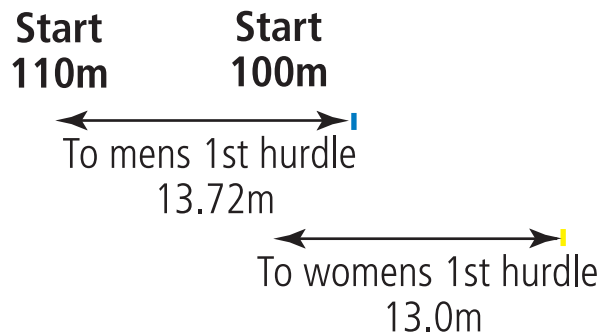

ATHLETICS 400m TRACK

176.91m

Third take-over
Each take-over mark is 300m in advance of each relevant 400m start mark and 100m from Finish Line

Except for the first and last hurdles the distance between each hurdle is
 8.50m between womens 100m hurdles
 9.14m between mens 110m hurdles
 35m between 400m hurdles
 Steeplechase hurdles are positioned approximately equal distances apart

ATHLETICS
400m TRACK
(detail)

Except for the first and last hurdles the distance between each hurdle is

- 8.50m between womens 100m hurdles
- 9.14m between mens 110m hurdles
- 35m between 400m hurdles

Steeplechase hurdles are positioned approximately equal distances apart

400m

ten

←

Start Markings – Distances from 400m Scratch Line

	400m races	800m	4x400m
Lane 1	Scratch Line	Scratch Line	Scratch Line
Lane 2	7.038m	3.526m	10.564m
Lane 3	14.704m	7.384m	22.088m
Lane 4	22.370m	11.260m	33.630m
Lane 5	30.034m	15.151m	45.185m
Lane 6	37.700m	19.061m	56.761m
Lane 7	45.366m	22.989m	68.355m
Lane 8	53.032m	26.933m	79.965m