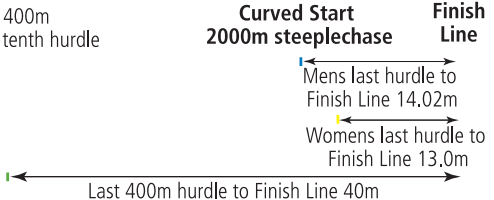

ATHLETICS 400m TRACK

176.91m

Third take-over
Each take-over mark is 300m in advance of each relevant 400m start mark and 100m from Finish Line

Except for the first and last hurdles the distance between each hurdle is
 8.50m between womens 100m hurdles
 9.14m between mens 110m hurdles
 35m between 400m hurdles
 Steeplechase hurdles are positioned approximately equal distances apart

ATHLETICS
400m TRACK
(detail)

Except for the first and last hurdles the distance between each hurdle is

- 8.50m between womens 100m hurdles
- 9.14m between mens 110m hurdles
- 35m between 400m hurdles

Steeplechase hurdles are positioned approximately equal distances apart