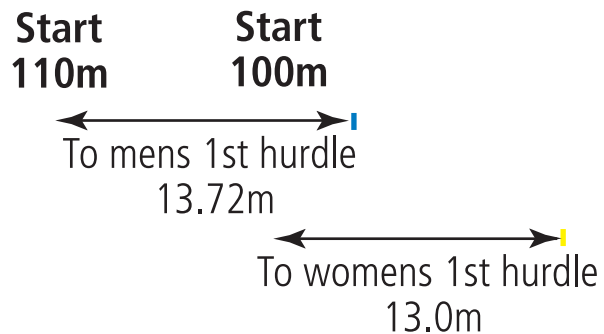

ATHLETICS 400m TRACK

176.91m

Third take-over
Each take-over mark is 300m in advance of each relevant 400m start mark and 100m from Finish Line

Except for the first and last hurdles the distance between each hurdle is
 8.50m between womens 100m hurdles
 9.14m between mens 110m hurdles
 35m between 400m hurdles
 Steeplechase hurdles are positioned approximately equal distances apart

ATHLETICS 400m TRACK (detail)

Except for the first and last hurdles the distance between each hurdle is

- 8.50m between womens 100m hurdles
- 9.14m between mens 110m hurdles
- 35m between 400m hurdles

Steeplechase hurdles are positioned approximately equal distances apart

Start Markings – Distances from 400m Scratch Line

	400m races	800m	4x400m
Lane 1	Scratch Line	Scratch Line	Scratch Line
Lane 2	7.038m	3.526m	10.564m
Lane 3	14.704m	7.384m	22.088m
Lane 4	22.370m	11.260m	33.630m
Lane 5	30.034m	15.151m	45.185m
Lane 6	37.700m	19.061m	56.761m
Lane 7	45.366m	22.989m	68.355m
Lane 8	53.032m	26.933m	79.965m