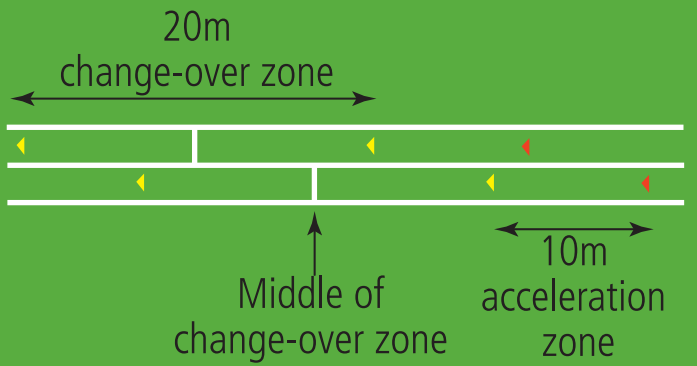

←→
Mens last hurdle to
Finish Line 14.02m

←→
Womens last hurdle to
Finish Line 13.0m

←→
Last 400m hurdle to Finish Line 40m

ATHLETICS
400m TRACK
(detail)

ATHLETICS 400m TRACK (detail)

First take-over

Each take-over mark is 100m in advance of each relevant 400m start mark and 300m from Finish Line

400m third hurdle

400m second hurdle

Curved start 1500m

Breakline (green) for 800m and 4x400m second athletes

Steeplechase second hurdle

400m first hurdle

DETAIL OF 4 x 100m RELAY CHANGE-OVER ZONES

End of parallel lanes

Radius 36.5m

Start 4x400m

Distance to from start to first 400m hurdle 45m

Start Markings –

ATHLETICS 400m TRACK (detail)

Curved start
1000m
3000m
5000m

400m
fourth hurdle
Curved start
3000m steeplechase

Start 200m