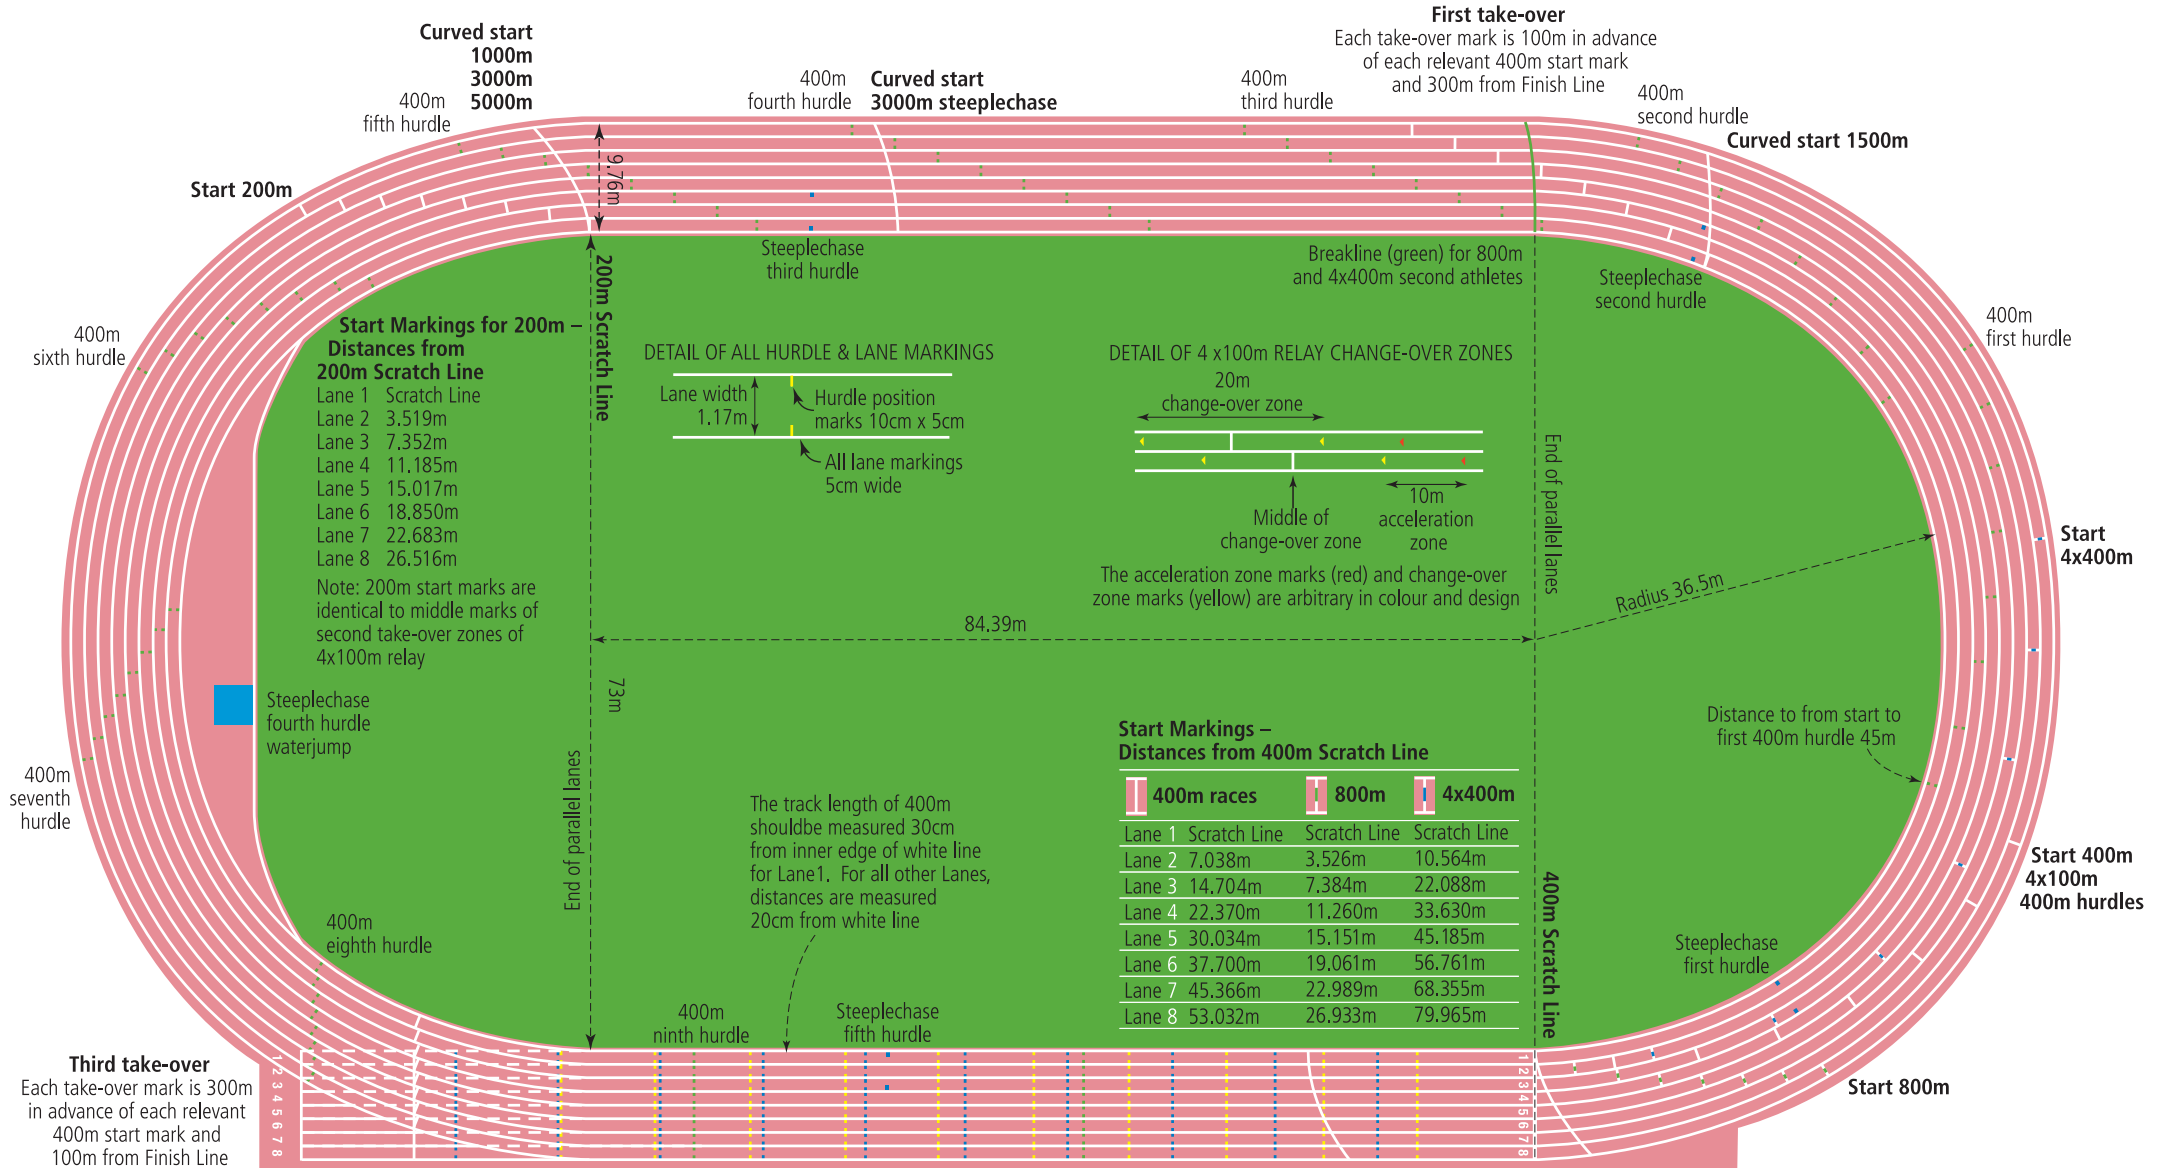

ATHLETICS 400m TRACK

176.91m

Third take-over
Each take-over mark is 300m in advance of each relevant 400m start mark and 100m from Finish Line

Except for the first and last hurdles the distance between each hurdle is
 8.50m between womens 100m hurdles
 9.14m between mens 110m hurdles
 35m between 400m hurdles
 Steeplechase hurdles are positioned approximately equal distances apart

ATHLETICS
400m TRACK
(detail)

Except for the first and last hurdles the distance between each hurdle is

- 8.50m between womens 100m hurdles
- 9.14m between mens 110m hurdles
- 35m between 400m hurdles

Steeplechase hurdles are positioned approximately equal distances apart

400m

ten

←

Start Markings – Distances from 400m Scratch Line

	400m races	800m	4x400m
Lane 1	Scratch Line	Scratch Line	Scratch Line
Lane 2	7.038m	3.526m	10.564m
Lane 3	14.704m	7.384m	22.088m
Lane 4	22.370m	11.260m	33.630m
Lane 5	30.034m	15.151m	45.185m
Lane 6	37.700m	19.061m	56.761m
Lane 7	45.366m	22.989m	68.355m
Lane 8	53.032m	26.933m	79.965m

Note: 200m start marks are identical to middle marks of second take-over zones of 4x100m relay

Steeplechase
fourth hurdle

200m Scratch Line

DETAIL OF ALL HURDLE & LANE MARKINGS

73m

84.39m

The
zon