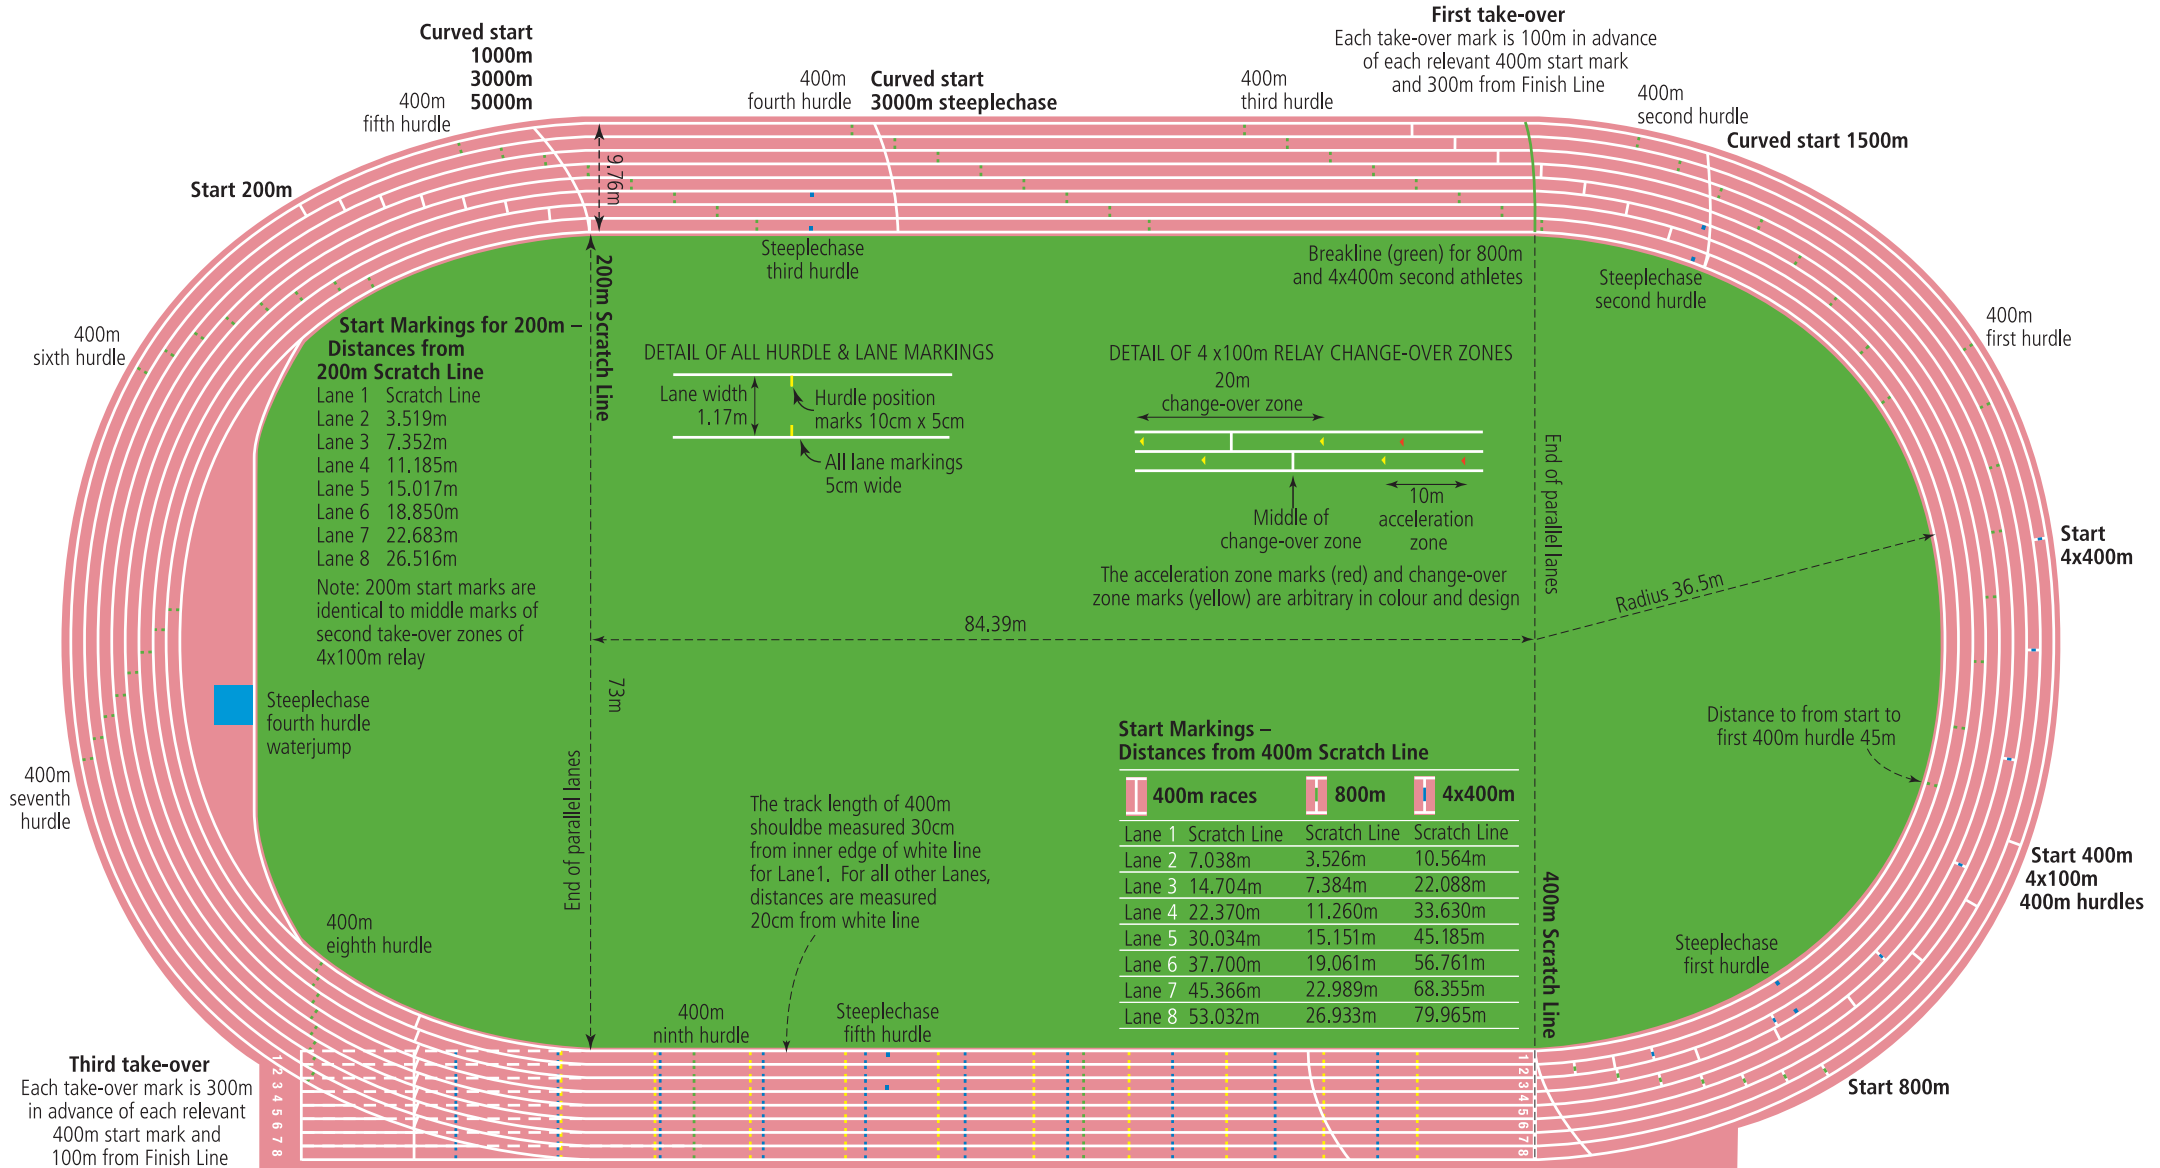

ATHLETICS 400m TRACK

176.91m

Third take-over
Each take-over mark is 300m in advance of each relevant 400m start mark and 100m from Finish Line

Except for the first and last hurdles the distance between each hurdle is
 8.50m between womens 100m hurdles
 9.14m between mens 110m hurdles
 35m between 400m hurdles
 Steeplechase hurdles are positioned approximately equal distances apart

ATHLETICS 400m TRACK (detail)

Except for the first and last hurdles the distance between each hurdle is

- 8.50m between womens 100m hurdles
- 9.14m between mens 110m hurdles
- 35m between 400m hurdles

Steeplechase hurdles are positioned approximately equal distances apart

Start Markings – Distances from 400m Scratch Line

	400m races	800m	4x400m
Lane 1	Scratch Line	Scratch Line	Scratch Line
Lane 2	7.038m	3.526m	10.564m
Lane 3	14.704m	7.384m	22.088m
Lane 4	22.370m	11.260m	33.630m
Lane 5	30.034m	15.151m	45.185m
Lane 6	37.700m	19.061m	56.761m
Lane 7	45.366m	22.989m	68.355m
Lane 8	53.032m	26.933m	79.965m

Note: 200m start marks are identical to middle marks of second take-over zones of 4x100m relay

Steeplechase
fourth hurdle

200m Scratch Line

DETAIL OF ALL HURDLE & LANE MARKINGS

73m

84.39m