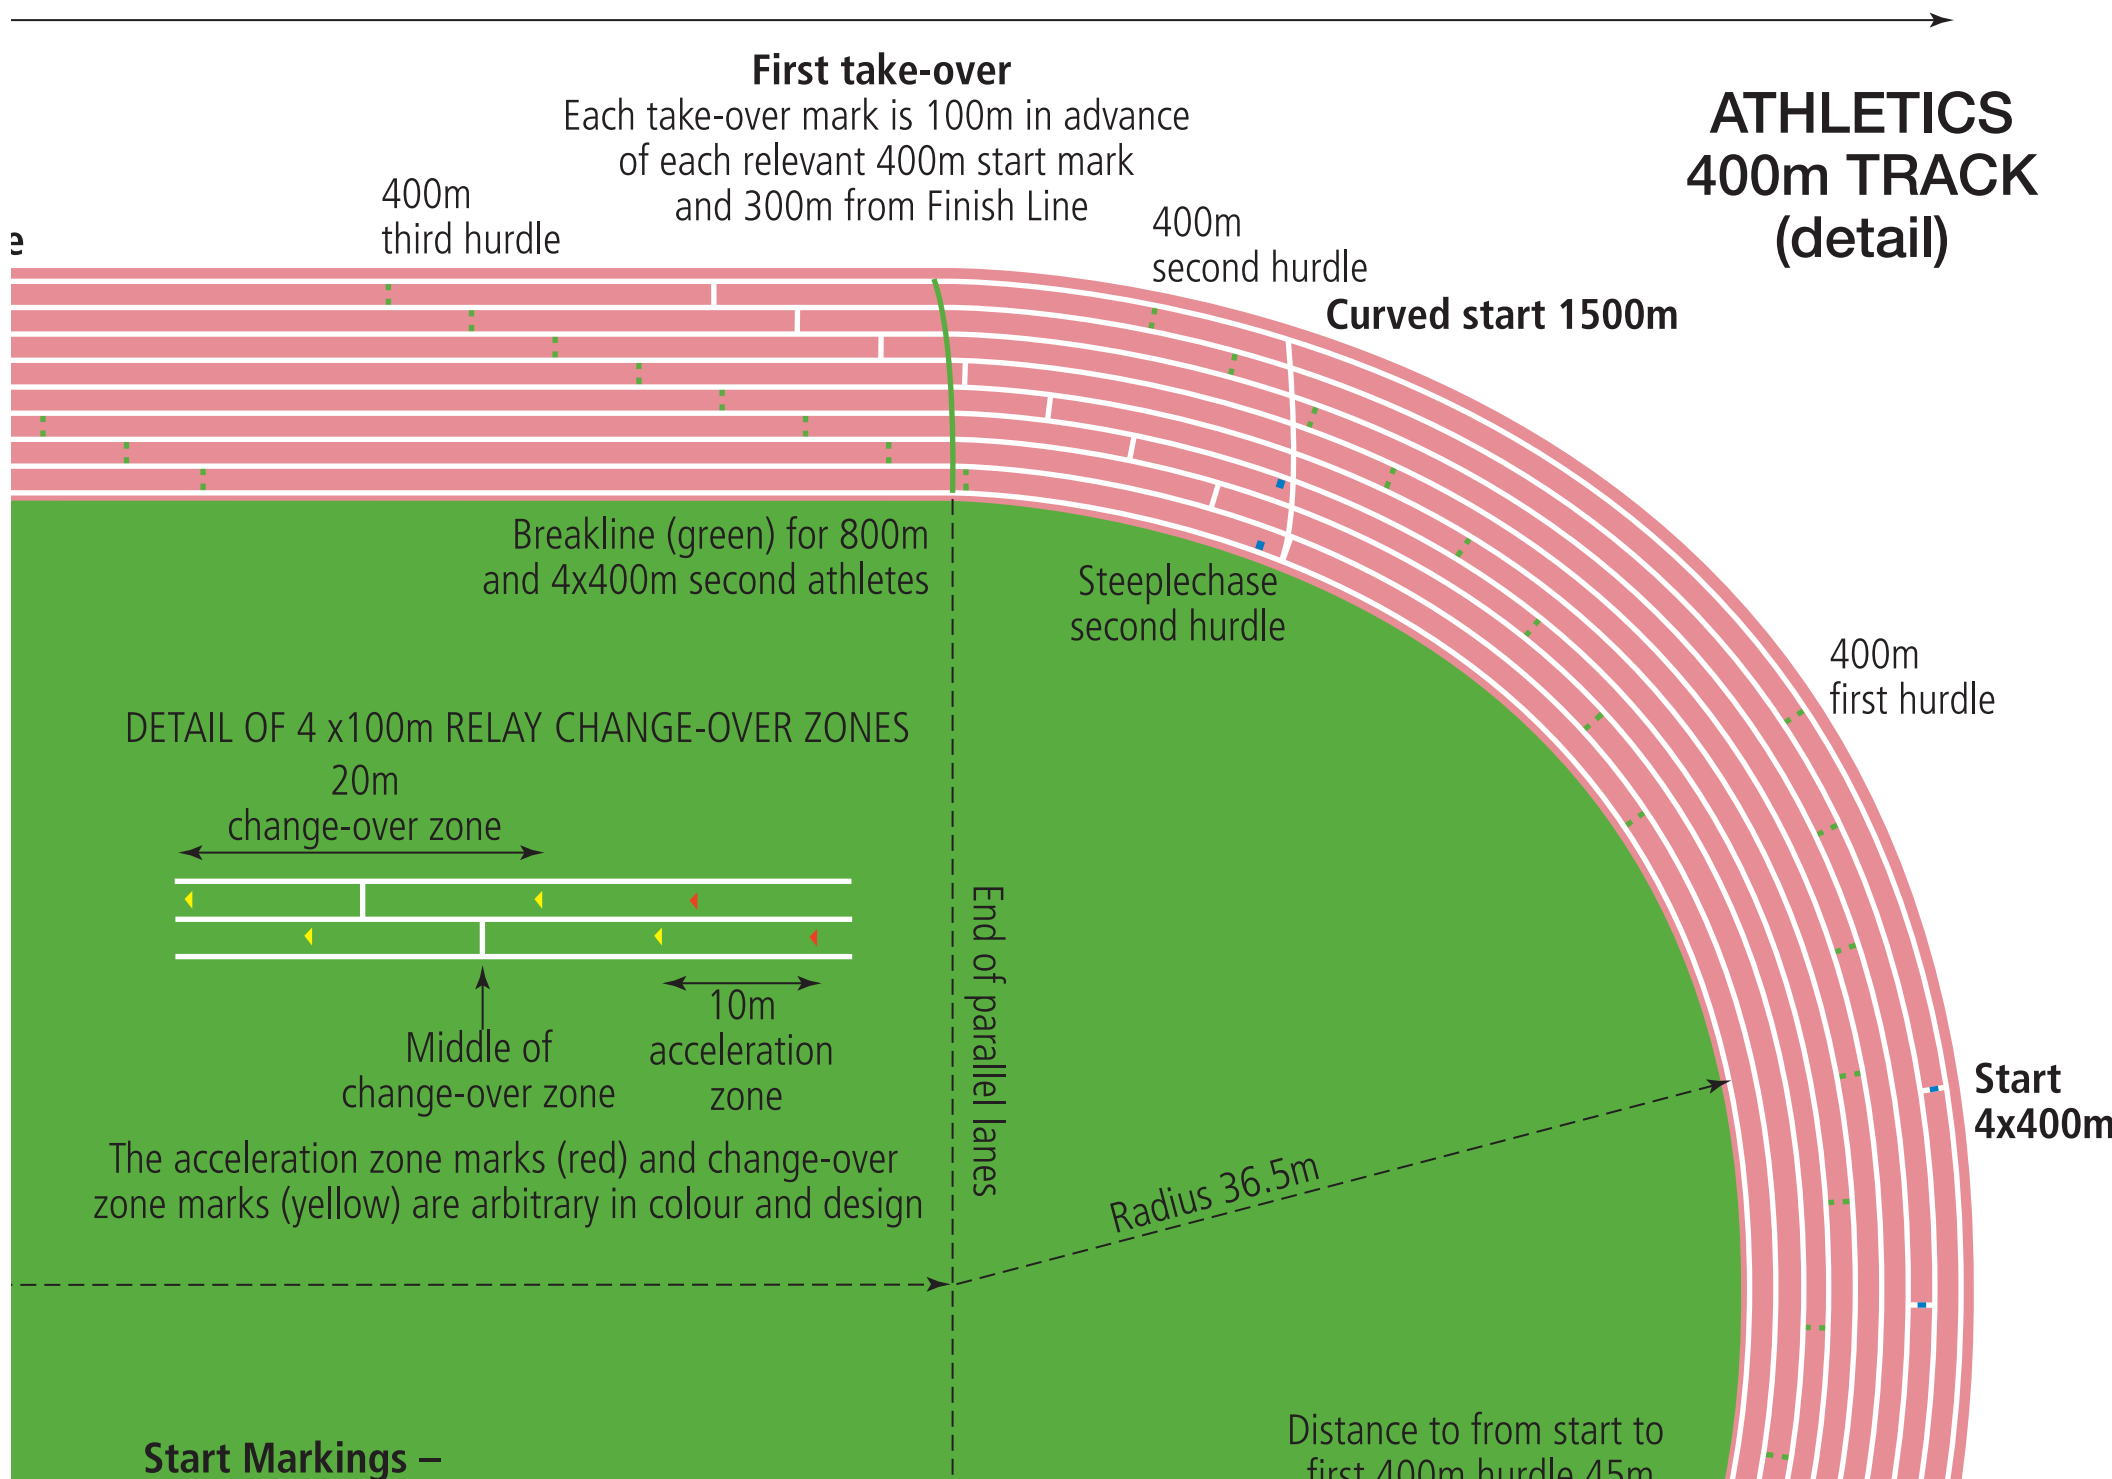

ATHLETICS 400m TRACK (detail)

First take-over

Each take-over mark is 100m in advance of each relevant 400m start mark and 300m from Finish Line

400m third hurdle

400m second hurdle

Curved start 1500m

Breakline (green) for 800m and 4x400m second athletes

Steeplechase second hurdle

400m first hurdle