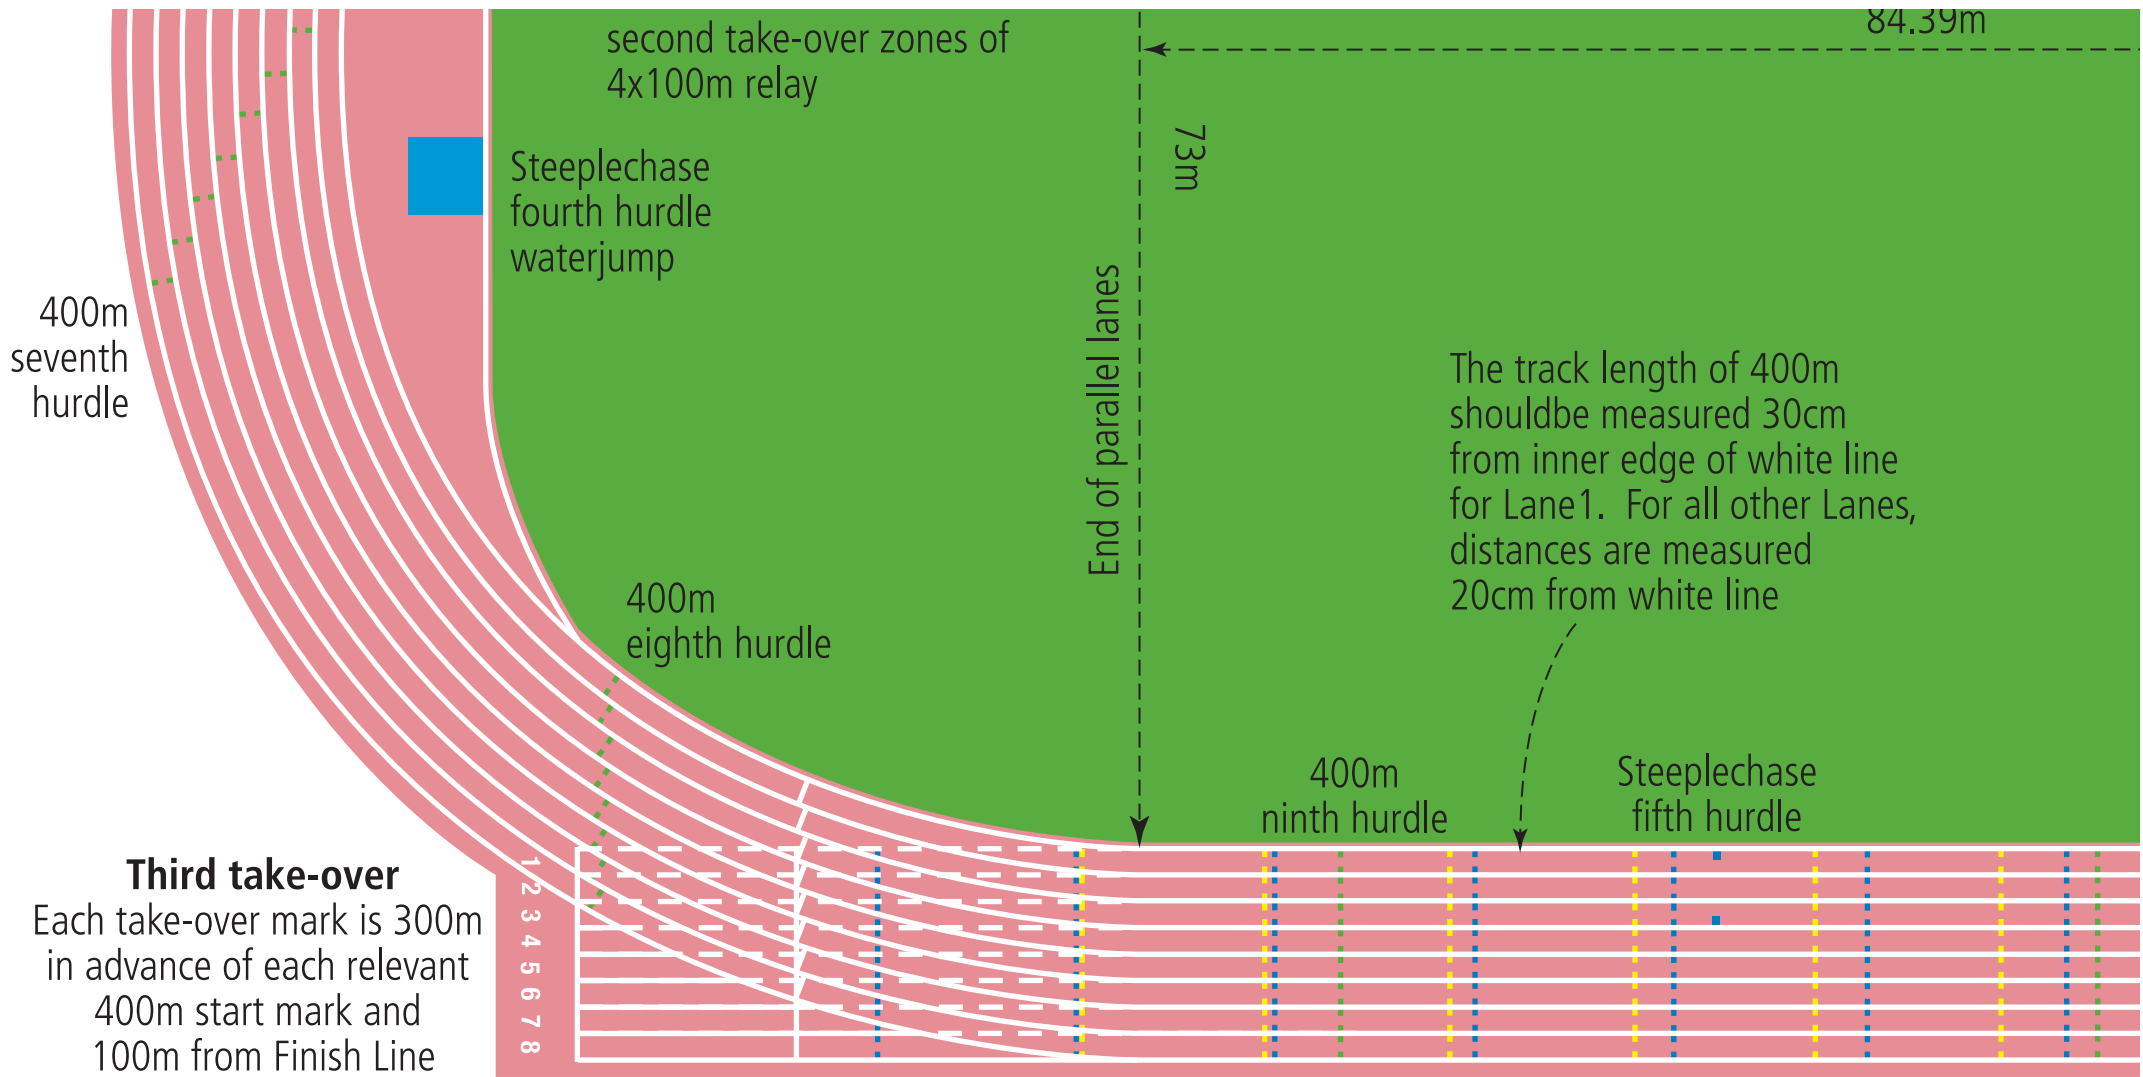

ATHLETICS 400m TRACK

176.91m

Third take-over
Each take-over mark is 300m in advance of each relevant 400m start mark and 100m from Finish Line

Except for the first and last hurdles the distance between each hurdle is
 8.50m between womens 100m hurdles
 9.14m between mens 110m hurdles
 35m between 400m hurdles
 Steeplechase hurdles are positioned approximately equal distances apart

ATHLETICS 400m TRACK (detail)

Except for the first and last hurdles the distance between each hurdle is

- 8.50m between womens 100m hurdles
- 9.14m between mens 110m hurdles
- 35m between 400m hurdles

Steeplechase hurdles are positioned approximately equal distances apart

Start Markings – Distances from 400m Scratch Line

	400m races	800m	4x400m
Lane 1	Scratch Line	Scratch Line	Scratch Line
Lane 2	7.038m	3.526m	10.564m
Lane 3	14.704m	7.384m	22.088m
Lane 4	22.370m	11.260m	33.630m
Lane 5	30.034m	15.151m	45.185m
Lane 6	37.700m	19.061m	56.761m
Lane 7	45.366m	22.989m	68.355m
Lane 8	53.032m	26.933m	79.965m

Note: 200m start marks are identical to middle marks of second take-over zones of 4x100m relay

Steeplechase
fourth hurdle

200m Scratch Line

DETAIL OF ALL HURDLE & LANE MARKINGS

73m

84.39m