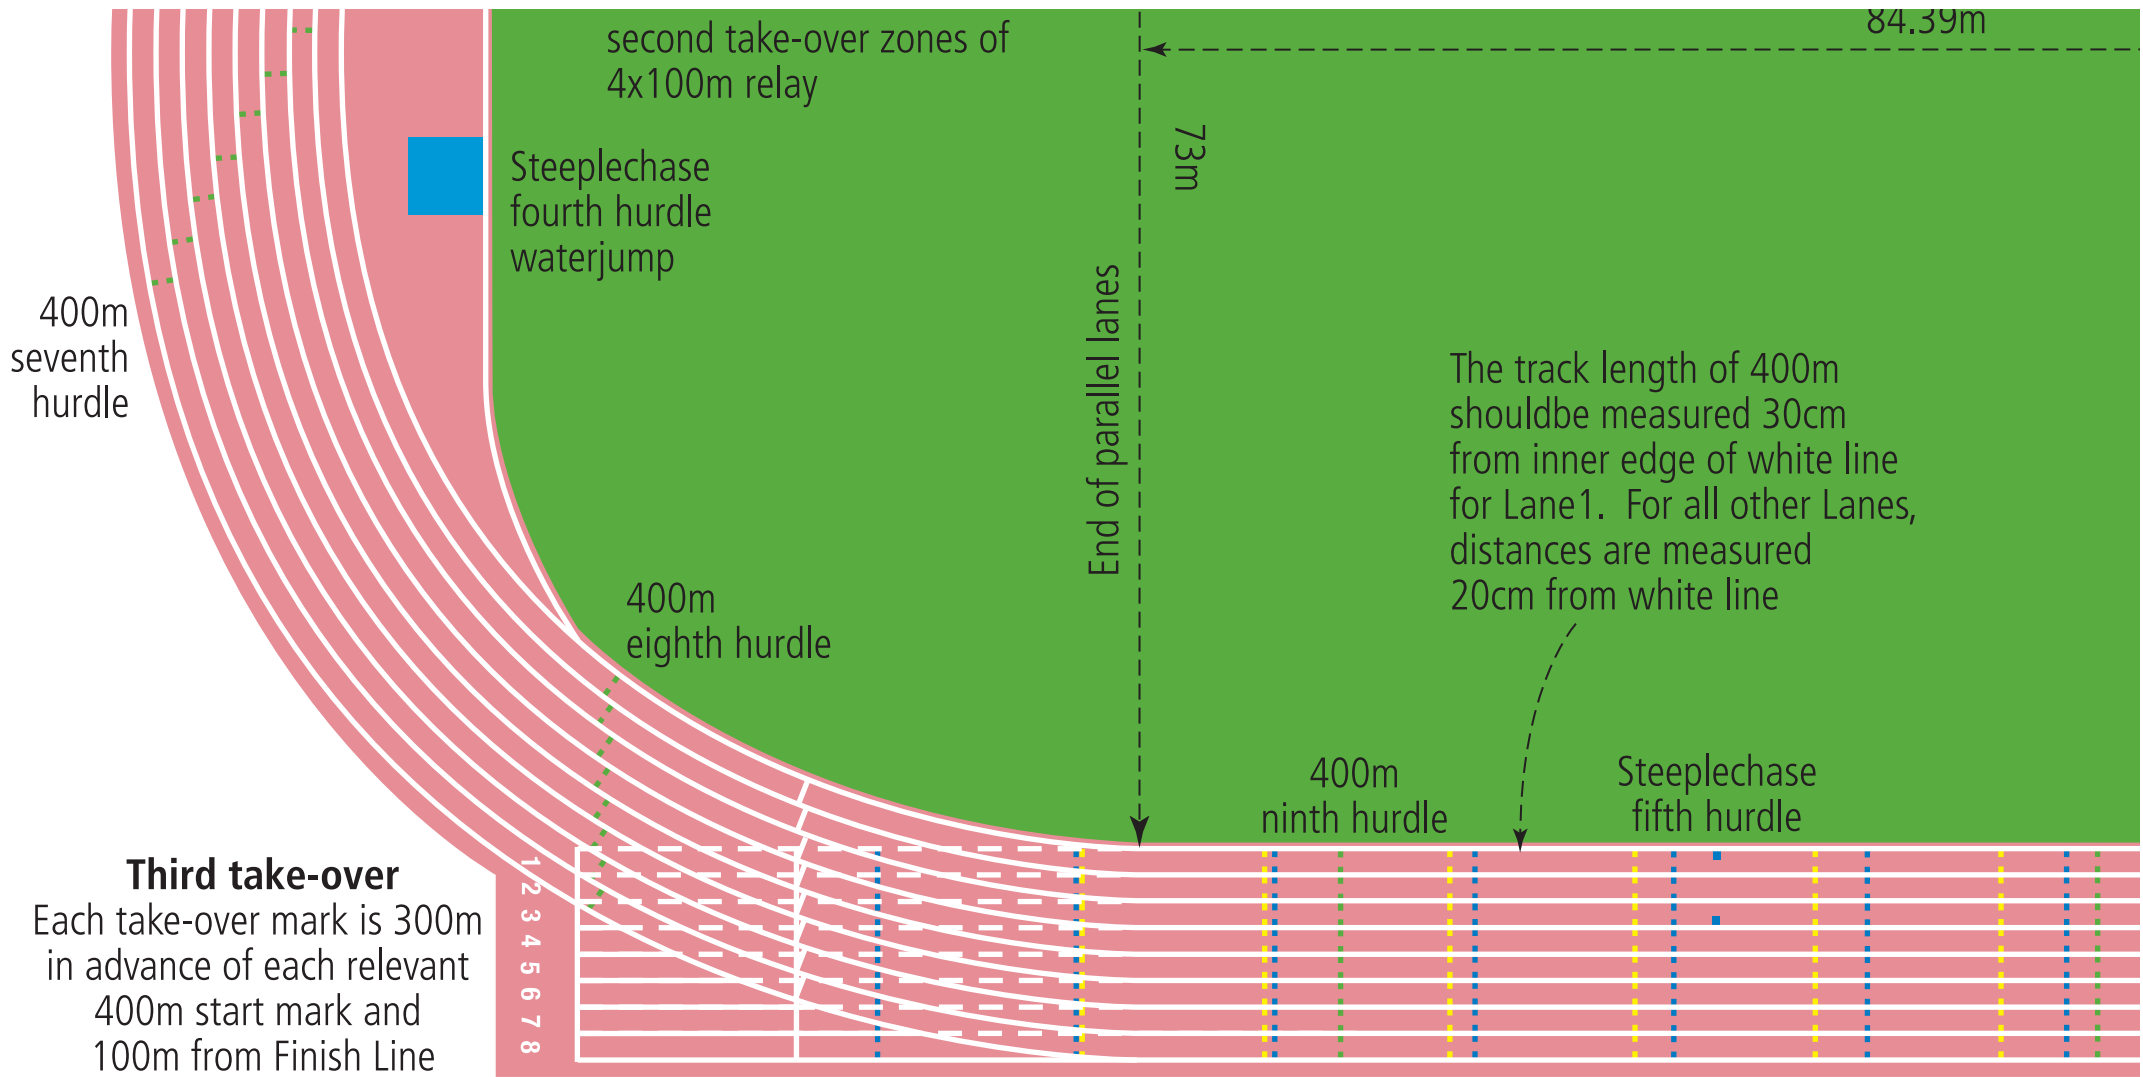

ATHLETICS 400m TRACK

176.91m

Third take-over
Each take-over mark is 300m in advance of each relevant 400m start mark and 100m from Finish Line

Except for the first and last hurdles the distance between each hurdle is
 8.50m between womens 100m hurdles
 9.14m between mens 110m hurdles
 35m between 400m hurdles
 Steeplechase hurdles are positioned approximately equal distances apart

ATHLETICS
400m TRACK
(detail)

Except for the first and last hurdles the distance between each hurdle is

- 8.50m between womens 100m hurdles
- 9.14m between mens 110m hurdles
- 35m between 400m hurdles

Steeplechase hurdles are positioned approximately equal distances apart

400m

ten

←

Start Markings – Distances from 400m Scratch Line

	400m races	800m	4x400m
Lane 1	Scratch Line	Scratch Line	Scratch Line
Lane 2	7.038m	3.526m	10.564m
Lane 3	14.704m	7.384m	22.088m
Lane 4	22.370m	11.260m	33.630m
Lane 5	30.034m	15.151m	45.185m
Lane 6	37.700m	19.061m	56.761m
Lane 7	45.366m	22.989m	68.355m
Lane 8	53.032m	26.933m	79.965m