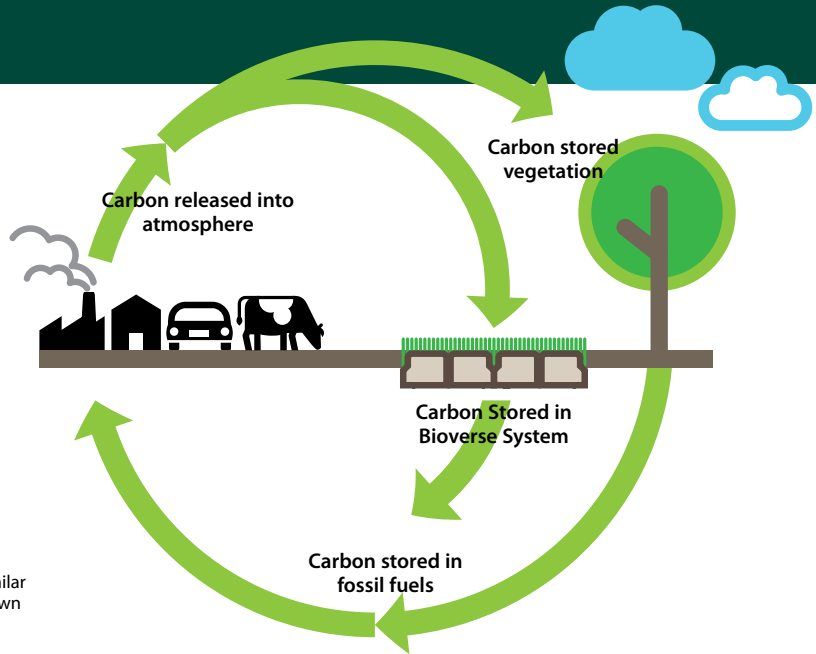

How does it work?

The Bioverse system consists of reduced-carbon concrete modules, specially formulated Bioverse Grass Seed and a carefully designed sub base. The elements of the system together create a hardstanding area which is not only attractive and hardwearing, but is also a Biosphere which takes carbon from the atmosphere.

The Bioverse Paving System becomes carbon neutral over the life of the driveway, providing the grass is maintained.