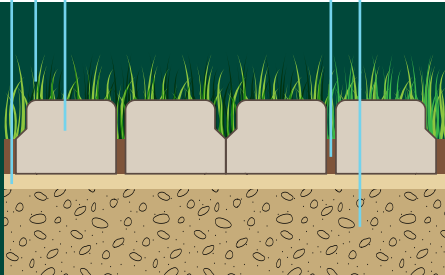

NEW

How does it work?

The Bioverse system consists of reduced-carbon concrete modules, specially formulated Bioverse Grass Seed and a carefully designed sub base. The elements of the system together create a hardstanding area which is not only attractive and hardwearing, but is also a Biosphere which takes carbon from the atmosphere.

The Bioverse Paving System becomes carbon neutral over the life of the driveway, providing the grass is maintained.

25mm Bedding/
Regulating Layer

Bioverse grass

Bioverse modules

Soil filled pockets

150mm Sub base
(Compacted quarry waste or similar
unwashed material of 75mm down
size containing fine soil or loam)

Bioverse Paving System, Beechwood

Bioverse Paving System, Beechwood

The Bioverse System

Bioverse: **Interlocking Modules**

- Interlocking Bioverse modules allow water to travel between the blocks whilst ensuring structural stability
- Each pack contains two different pebble designs, allowing a wide variety of laying possibilities
- The modules can be used for a wide variety of applications from driveways and additional car parking areas to pathways and soak away areas