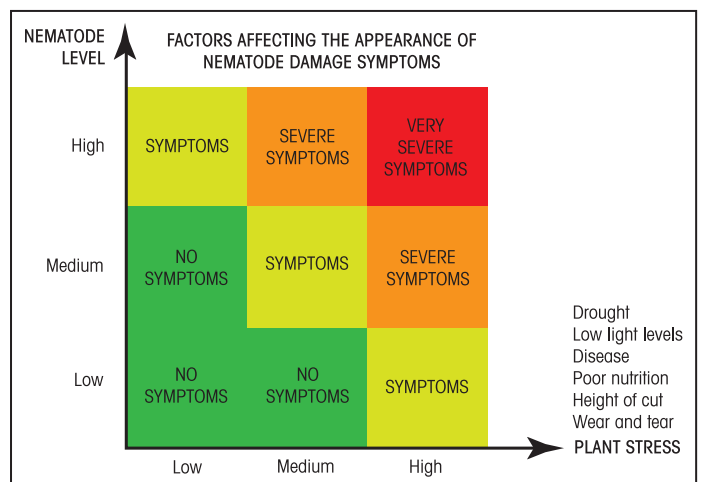

Eagle Green Care

turf nematicide

NEW
FORMULATION

The only CRD approved nematicide in the UK for protecting golf greens, soccer pitches and all sports and amenity turf

WHY Eagle Green Care

- Laboratory tests have shown rapid kill of all plant parasitic nematodes
- Significantly reduces ectoparasitic and endoparasitic nematodes in turf
- Available now in both liquid and granular formulations

Spiral nematode damage

The nematodes use their feeding spear (stylet) to pierce plant root cells and feed on cell contents

Damage to sports and amenity turf by plant parasitic nematodes is a major problem.

Ectoparasites can feed externally on grass roots and the endoparasites actually penetrate the root to feed. The symptoms on turf surfaces are severe chlorosis, leading to turf loss.

Reducing nematode populations in a sports turf can quickly promote an increase in turf quality and performance. Currently **Eagle Green Care** is the only nematicide in the UK that is approved for use on sportsfields and amenity turf areas.

How Eagle Green Care works

Eagle Green Care contains polysulphides which react with enzymes in animal cells and have a potent effect against insect eggs and plant parasitic nematodes. It kills all types of nematodes on contact.